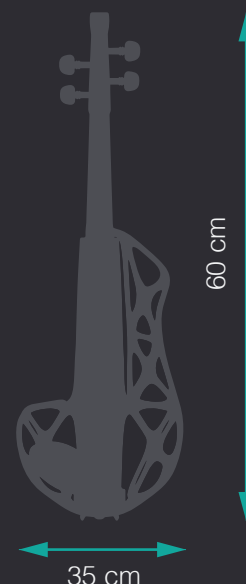

KATAHASHI

I N S T R U M E N T S

KAREN ULTRALIGHT electric violin

MAIN FEATURES

Electric Violin Size: 4/4
Maple body & Neck
3D printed futuristic frame recyclable Polyamide
Birch fingerboard
Jujube tuning pegs and chinrest
Active pickup system
Headphone output
Jack output
Design: Black Carbon Fiber
Includes a case, shoulder rest, composite bow,
rosin and 9V battery

Number of Strings	4
Body Material	Maple
Chin rest	Birch
Incl. Bag	No
Incl. Bow	yes
Incl. 4 Fine Tuners	yes
Item number	Karen UL 22
Size	4/4

Fretboard	Birch
Pegs	Birch
Neck	Maple
Incl.case	Yes
Incl.Shoulder Rest	Yes
Available since	January 2022
Sales unit	1 pices(s)
Electronics	Active